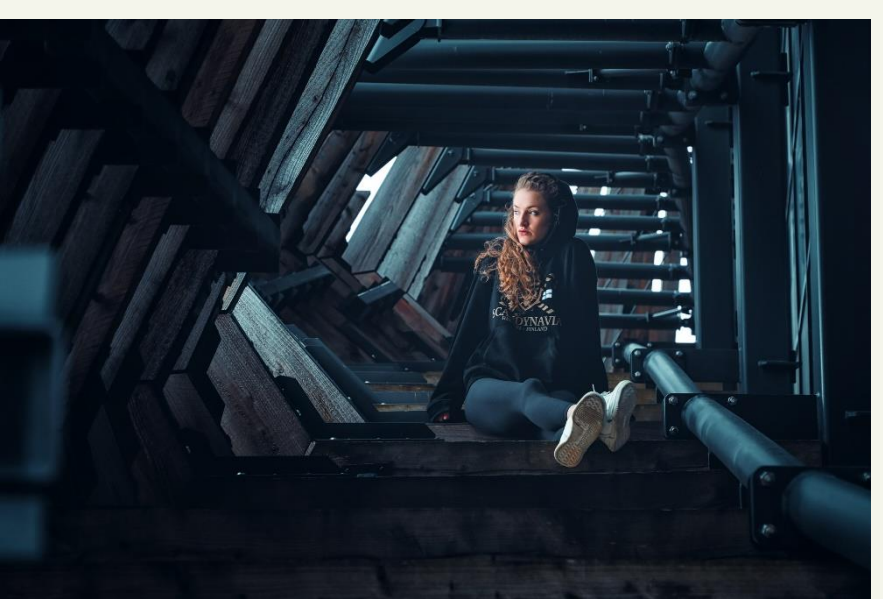

A black and white photograph of a woman with long, wavy hair, sitting on a stool. She is wearing a light-colored, short-sleeved button-down shirt and dark trousers. Her right hand is raised to her forehead, and her left hand is near her chest. She is looking directly at the camera with a slight smile. The background is dark and textured.

Vanessa

# V ANESSA

Height: 1,80 m • Weight: 58 kg • Shoe size: 39 (EU)  
Hair: blond • Eyes: greenblue • Bust 87 cm • Waist 67 cm  
Hip 82cm • Bottom 94 cm • Inner leg length 90 cm

[www.vanessa-sweekhorst.com](http://www.vanessa-sweekhorst.com) | [info@celestial-arts.com](mailto:info@celestial-arts.com)