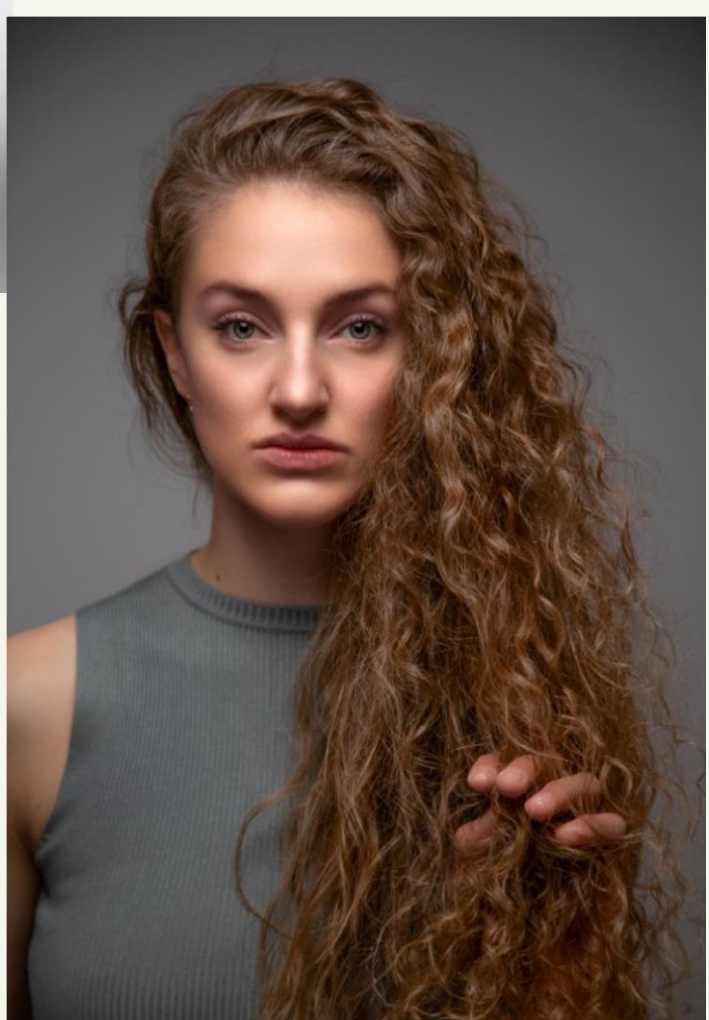

A black and white photograph of a woman with long, wavy hair, sitting on a stool. She is wearing a light-colored, short-sleeved button-down shirt and dark trousers. Her right hand is raised to her forehead, and her left hand is near her chest. She is looking directly at the camera with a slight smile. The background is dark and textured.

Vanessa

# V ANESSA

Height: 1,80 m • Weight: 58 kg • Shoe size: 39 (EU)  
Hair: blond • Eyes: greenblue • Bust 87 cm • Waist 67 cm  
Hip 82cm • Bottom 94 cm • Inner leg length 90 cm

[www.vanessa-sweekhorst.com](http://www.vanessa-sweekhorst.com) | [info@celestial-arts.com](mailto:info@celestial-arts.com)